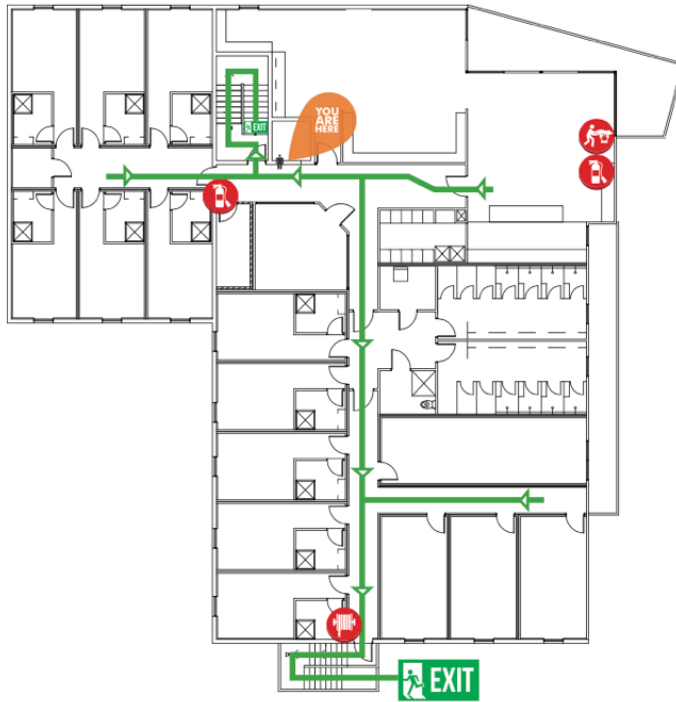

EMERGENCY EVACUATION PLAN

THE ISLAND ACCOMMODATION

LEVEL ONE

LEGEND

-  FIRE EXTINGUISHER
-  FIRE HOSE REEL
-  FIRE BLANKET
-  EXIT PATH POINT
-  INTERNAL EXIT PATH
-  EXTERNAL EXIT PATH
-  EMERGENCY ASSEMBLY AREA

EMERGENCY INSTRUCTIONS

- DO NOT USE LIFT DURING EMERGENCY.
- ALERT ALL PERSONS NEARBY TO EVACUATE BUILDING.
- EXIT VIA EMERGENCY EXITS.
- MOVE TO EMERGENCY ASSEMBLY POINT.
- COMPLY WITH EMERGENCY SERVICES PERSONNEL.

ASSEMBLY AREA MAP

IN EMERGENCY

FIRE - POLICE - AMBULANCE

DIAL 000 IN ANY EMERGENCY.

DO NOT USE LIFT IN ANY EMERGENCY